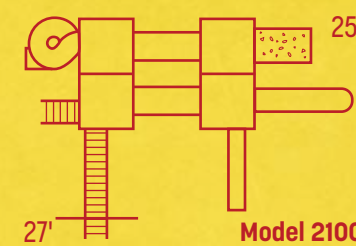

FAQ

1. **Q Is pressure-treated wood safe for children?**
   A Yes. Pressure-treated wood is non-toxic and cannot harm your children.
2. **Q How often do we need to re-stain the wood?**
   A We recommend every 4 years. The better you take care of it, the longer it will last.
3. **Q Can adults use the swings and slides?**
   A Yes. Slides and swings (except plastic gliders) can bear up to 180 lbs.
4. **Q Can I customize a swingset to fit my particular need?**
   A Absolutely! You can mix and match different towers, swing beams, slides, etc. until you have a configuration you like!