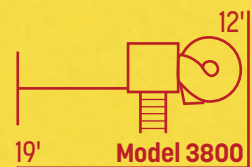

Model 3800

Features

Tower

4'x4'
5' Deck Height
Poly Roof
5' Ladder

Super Spiral Slide
3-Position Single Beam
Heavy-duty Baby Swing

2 Belt Swings
Steering Wheel
Telescope