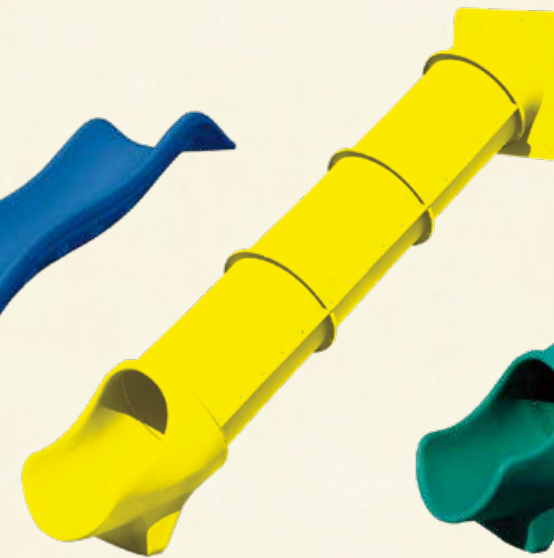

10' Waterfall Slide
3-Position Monkey Bar
Bridge Combo
2 Belt Swings
Surf Swing

Bubble Panel
Steering Wheel
Telescope
7' Super Spiral Slide

Model 4100

Options

Options on this page are available in these colors:

Slides & Tunnels

14' Avalanche Slide
For Deck Height: 7'

10' Waterfall
For Deck Height: 5'

Tunnel Express
For Deck Heights: 3', 5', 7'

Sidewinder
For Deck Heights: 3', 5', 7'

Super Spiral Slide
For Deck Heights: 5', 7'

Turbo Tube
For Deck Height: 7'

Tower Tunnel
Sizes: 3', 6', 9'

10' Balance Beam

Options

Swings

Options on this page are available with these accent colors unless otherwise noted:

Belt Swing

Bucket Swing