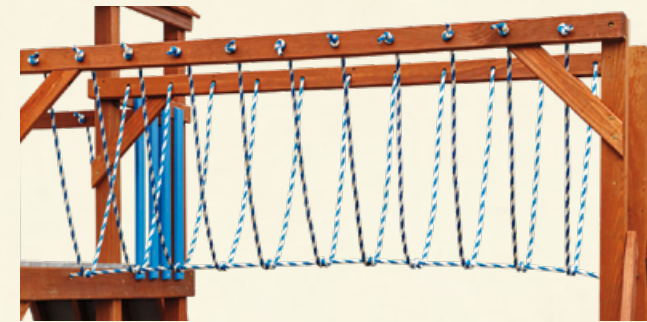

Surf Swing

Cyclone Swing
Available with 6' Track

Options

Climbers & Other Options

Options on these pages are available with these accent colors unless otherwise noted:

4'x4' Picnic Table

Cargo Net
For Deck Heights: 5', 7'

Cargo Net / Rock Wall
For Deck Heights: 5', 7'

Rock Wall
For Deck Heights: 5', 7'

Dirt Digger
Available in Green, Blue, Maroon, and Orange

Child's Picnic Table
Available in Stain Only

6'x6' Sandbox
Self-Contained Seats
Fold to Serve as a
Sandbox Cover

6' Wobbly Bridge
Available in Red Only

Rope Bridge

Bubble Panel

Tic-Tac-Toe
Available in Colors
As Shown Only

Ramp
For Deck Height: 5'

Stairs
For Deck Height: 5'

Bridge
3', 6', 9'

Ship's Wheel