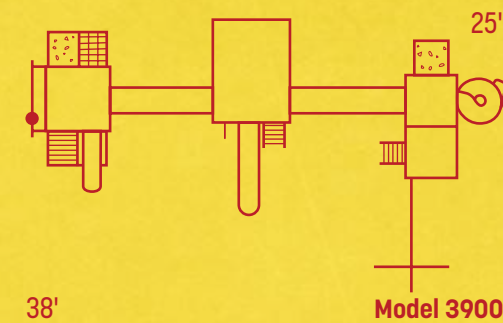

Wood Glider
2 Belt Swings
Trapeze
Tic-Tac-Toe
Steering Wheel
Telescope

Back View

Model 3800

Features

Tower

4'x4'
5' Deck Height
Poly Roof
5' Ladder

Super Spiral Slide
3-Position Single Beam
Heavy-duty Baby Swing

2 Belt Swings
Steering Wheel
Telescope

Model 3900

Features

3 Towers 4'x8' Split Level –
5' & 7' Deck Heights

Clapboard Roofs
8' Slope Bridge
9' Straight Bridge
6' Track Swing
7' Rock Wall
7' Ladder
5' Ladder