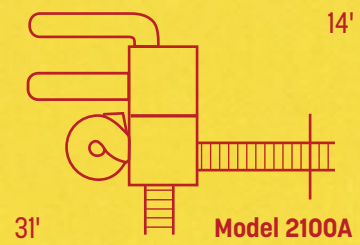

Features

- Tower 4'x8' Split Level
- 5' & 7' Decks
- Tarp Roof
- 5' Ladder
- 7' Sidewinder Slide
- 14' Avalanche Slide
- 5' Super Spiral Slide
- 5-Position Monkey Bar
- Lawn Swing
- Plastic Glider
- 2 Belt Swings
- Trapeze
- Steering Wheel
- Telescope