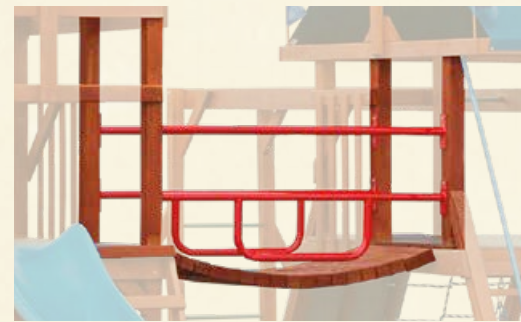

Surf Swing

Cyclone Swing
Available with 6' Track

Options

Climbers & Other Options

Options on these pages are available with these accent colors unless otherwise noted:

4'x4' Picnic Table

Cargo Net
For Deck Heights: 5', 7'

Cargo Net / Rock Wall
For Deck Heights: 5', 7'

Rock Wall
For Deck Heights: 5', 7'

Dirt Digger
Available in Green, Blue, Maroon, and Orange

Child's Picnic Table
Available in Stain Only

6'x6' Sandbox
Self-Contained Seats
Fold to Serve as a
Sandbox Cover

6' Wobbly Bridge
Available in Red Only

Rope Bridge

Bubble Panel

Tic-Tac-Toe
Available in Colors
As Shown Only

Ramp
For Deck Height: 5'

Stairs
For Deck Height: 5'

Bridge
3', 6', 9'

Ship's Wheel