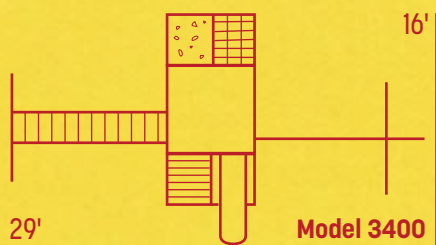

Model 3400

22

Features

Tower	5'x5' 5' Deck Height Poly Roof Steps Rock Wall/Cargo Net	10' Waterfall Slide 4-Position Single Beam 10' Monkey Bar Wood Glider 2 Belt Swings	Trapeze Tire Swing Tic-Tac-Toe Steering Wheel Telescope
-------	---	---	---