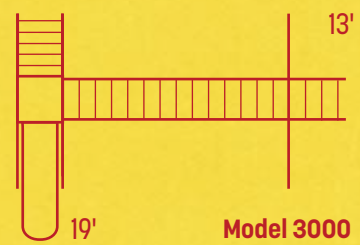

18

Model 3000