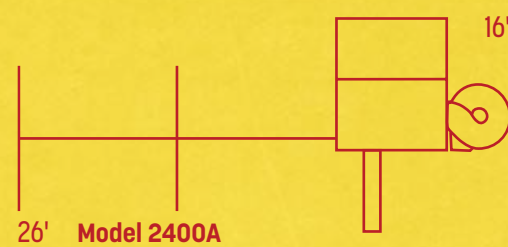

Features

Tower 6'x8' with
4'x6' Playhouse
5' Deck Height
5' Ramp

5' Super Spiral Slide
Steering Wheel
Telescope
Fireman's Pole

3-Position Swing Beam
2 Belt Swings
5' Porch Swing