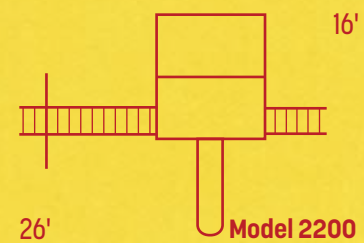

Features

- Tower 6'x8' with 4'x6' Playhouse 5' Deck Height 5' Ladder
- 10' Waterfall Slide
- 5-Position Monkey Bar
- Lawn Swings
- Plastic Glider
- 2 Belt Swings
- Bucket Swing
- Tic-Tac-Toe
- Steering Wheel
- Telescope