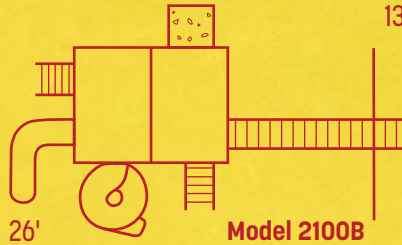

Features

- Tower 6'x8' Split Level
- 3', 5' & 7' Deck Heights
- Tarp Roof
- 3' & 5' Ladders
- 5' Rock Wall
- 7' Super Spiral Slide
- 3' Spiral Slide
- Steering Wheel
- 4-Position Monkey Bar
- Plastic Glider
- 2 Belt Swings
- Trapeze
- Telescope