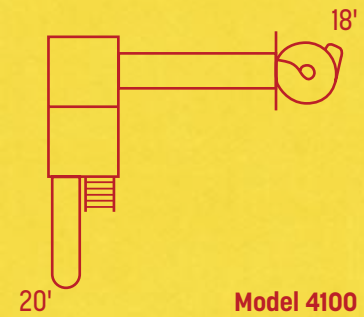

Features

Tower

4'x8' Split Level
5' & 7' Deck Heights
Enclosed Bottom
with Lemonade Stand
Poly Roof 4'x4'
5' Ladder

10' Waterfall Slide
3-Position Monkey Bar
Bridge Combo
2 Belt Swings
Surf Swing

Bubble Panel
Steering Wheel
Telescope
7' Super Spiral Slide

Model 4100

Options

Options on this page are available in these colors:

Slides & Tunnels