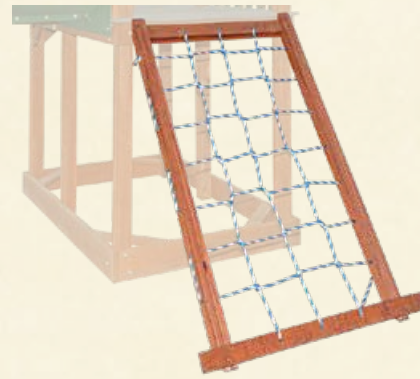

Surf Swing

Cyclone Swing
Available with 6' Track

Options

Climbers & Other Options

Options on these pages are available with these accent colors unless otherwise noted:

4'x4' Picnic Table

Cargo Net
For Deck Heights: 5', 7'

Cargo Net / Rock Wall
For Deck Heights: 5', 7'

Rock Wall
For Deck Heights: 5', 7'

Dirt Digger
Available in Green, Blue, Maroon, and Orange

Child's Picnic Table
Available in Stain Only

6'x6' Sandbox
Self-Contained Seats
Fold to Serve as a
Sandbox Cover