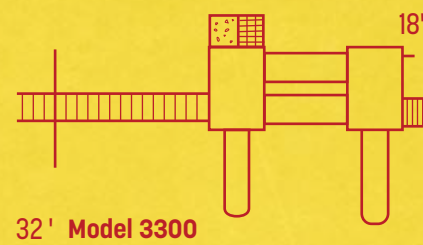

32' Model 3300

Features

- 2 - 4'x6' Towers
- 5' Deck Heights
- 2 - Poly Roofs
- 5' Ladder
- 5' Rock Wall/Cargo Net
- Fireman's Pole
- 6' Bridge
- 6' Tower Tunnel
- 5-Position Monkey Bar
- Lawn Swing
- Plastic Glider
- 2 Belt Swings
- Bucket Swing
- Steering Wheel
- Telescope