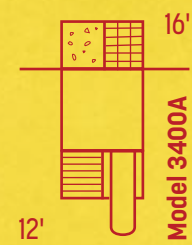

Features

Tower	5'x5' 5' Deck Height Tarp Roof Steps	Rock Wall/Cargo Net 10' Waterfall Slide 2-Position Single Beam 2 Belt Swings	Tire Swing Steering Wheel Telescope