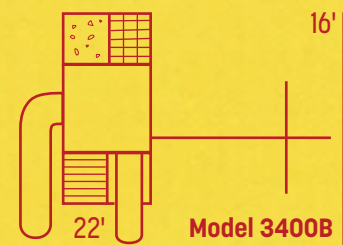

Model 3400A

23

Features

Tower	5'x5' 5' Deck Height Tarp Roof Steps	Rock Wall/Cargo Net 10' Waterfall Slide 2-Position Single Beam 2 Belt Swings	Tire Swing Steering Wheel Telescope
-------	---	---	---

Model 3400B