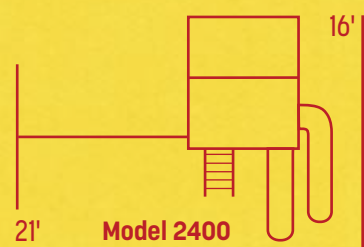

Features

Tower 6'x8' with
4'x6' Playhouse
5' Deck Height
5' Ladder

10' Waterfall Slide
5' Sidewinder Slide

Steering Wheel
Telescope
3-Position Single Beam
2 Belt Swings
Bucket Swing