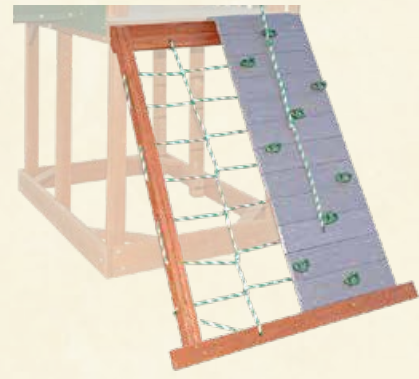

Surf Swing

Cyclone Swing
Available with 6' Track

Options

Climbers & Other Options

Options on these pages are available with these accent colors unless otherwise noted:

4'x4' Picnic Table

Cargo Net
For Deck Heights: 5', 7'

Cargo Net / Rock Wall
For Deck Heights: 5', 7'

Rock Wall
For Deck Heights: 5', 7'

Dirt Digger
Available in Green, Blue, Maroon, and Orange

Child's Picnic Table
Available in Stain Only

6'x6' Sandbox
Self-Contained Seats
Fold to Serve as a
Sandbox Cover