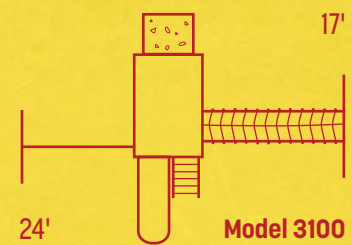

Model 3100

Features

Tower	4'x6' 5' Deck Height Clapboard Roof 5' Ladder	8' Rope Bridge 10' Waterfall Slide 3-Position Single Beam	1 - 2' Porch Swing Steering Wheel
Telescope		1 Belt Swing	
5' Rock Wall		1 Uni-Glider