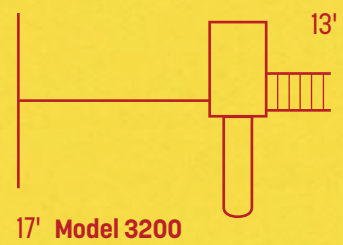

17' Model 3200

Features

- Tower 3'x5'
- 5' Deck Height
- Clapboard Roof
- 5' Ladder
- 10' Waterfall Slide
- 3-Position Single Beam
- 2 Belt Swings
- Steering Wheel
- Trapeze
- Telescope
- Tic-Tac-Toe