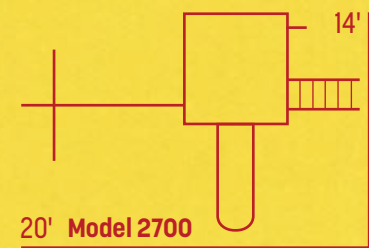

12

Tower 4'x6'
5' Deck Height
Tarp Roof
5' Ladder

Fireman's Pole
10' Waterfall Slide
Steering Wheel
Telescope

4-Position Single Beam
Wood Glider
2 Belt Swings
Trapeze