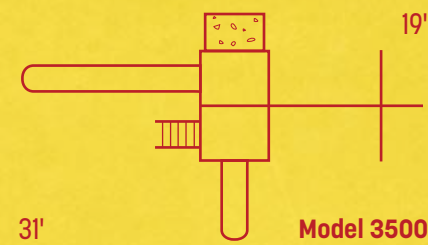

Model 3500

Features

- Tower 5'x8' Split Level
  5' & 7' Deck Heights
  2 Clapboard Roofs
  5' Ladder
- 7' Rock Wall
- 14' Avalanche Slide
- 10' Waterfall Slide
- Picnic Table
- Steering Wheel
- Telescope
- 4-Position Single Beam
- Wood Glider
- 2 Belt Swings
- Trapeze