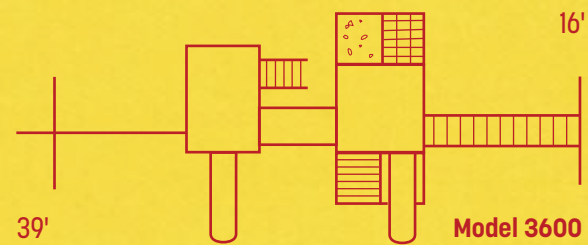

Model 3600

26

Features

2 Towers 4'x6' & 5'x5'
5' Deck Heights
Tarp Roofs
5' Ladder
Steps

Bubble Panel
Rock Wall/Cargo Net
2 - 10' Waterfall Slides
6' Track with Cyclone

10' Monkey Bar
4-Position Single Beam
Plastic Glider
2 Belt Swings
Baby Swing
Tire Swing
Steering Wheel

Model 3700

27

Features

Towers 4'x8' Split Level
5' & 7' Deck Heights
4'x6' - 5' Deck Height
2 Tarp Roofs
5' Ramp
5' Ladder

7' Turbo Tube Slide
5' Super Spiral Slide
10' Waterfall Slide
3' Tower Tunnel
3' Bridge
4-Position Monkey Bar

Wood Glider
2 Belt Swings
Trapeze
Tic-Tac-Toe
Steering Wheel
Telescope

Back View